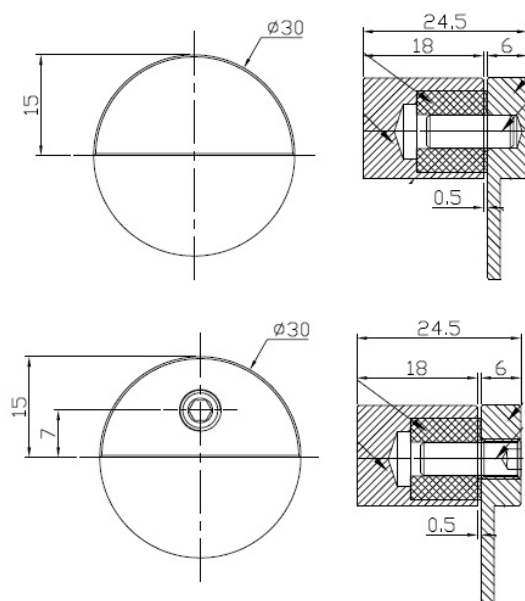

PRODUCT SHEET

Description:

Pivot Hinge F/UV-Glue, $\varnothing 30$ mm, SS-304-Brushed, F/Max 12mm Glass Thickness, Max Load Capacity: 10 KG, F/Inset Doors,, A threaded Pin in the Hinge allows the Door to be removed, after gluing

Item number:

15.06.016-1

Units	Box	Carton	HS Code	Barcode
Pair	1	100	8302100090	 5704866461481

SISO A/S

Mileparken 11
DK-2740 Skovlunde
Denmark
VAT: DK 24786013

Phone +45 45 830 900

www.siso.dk
siso@siso.dk